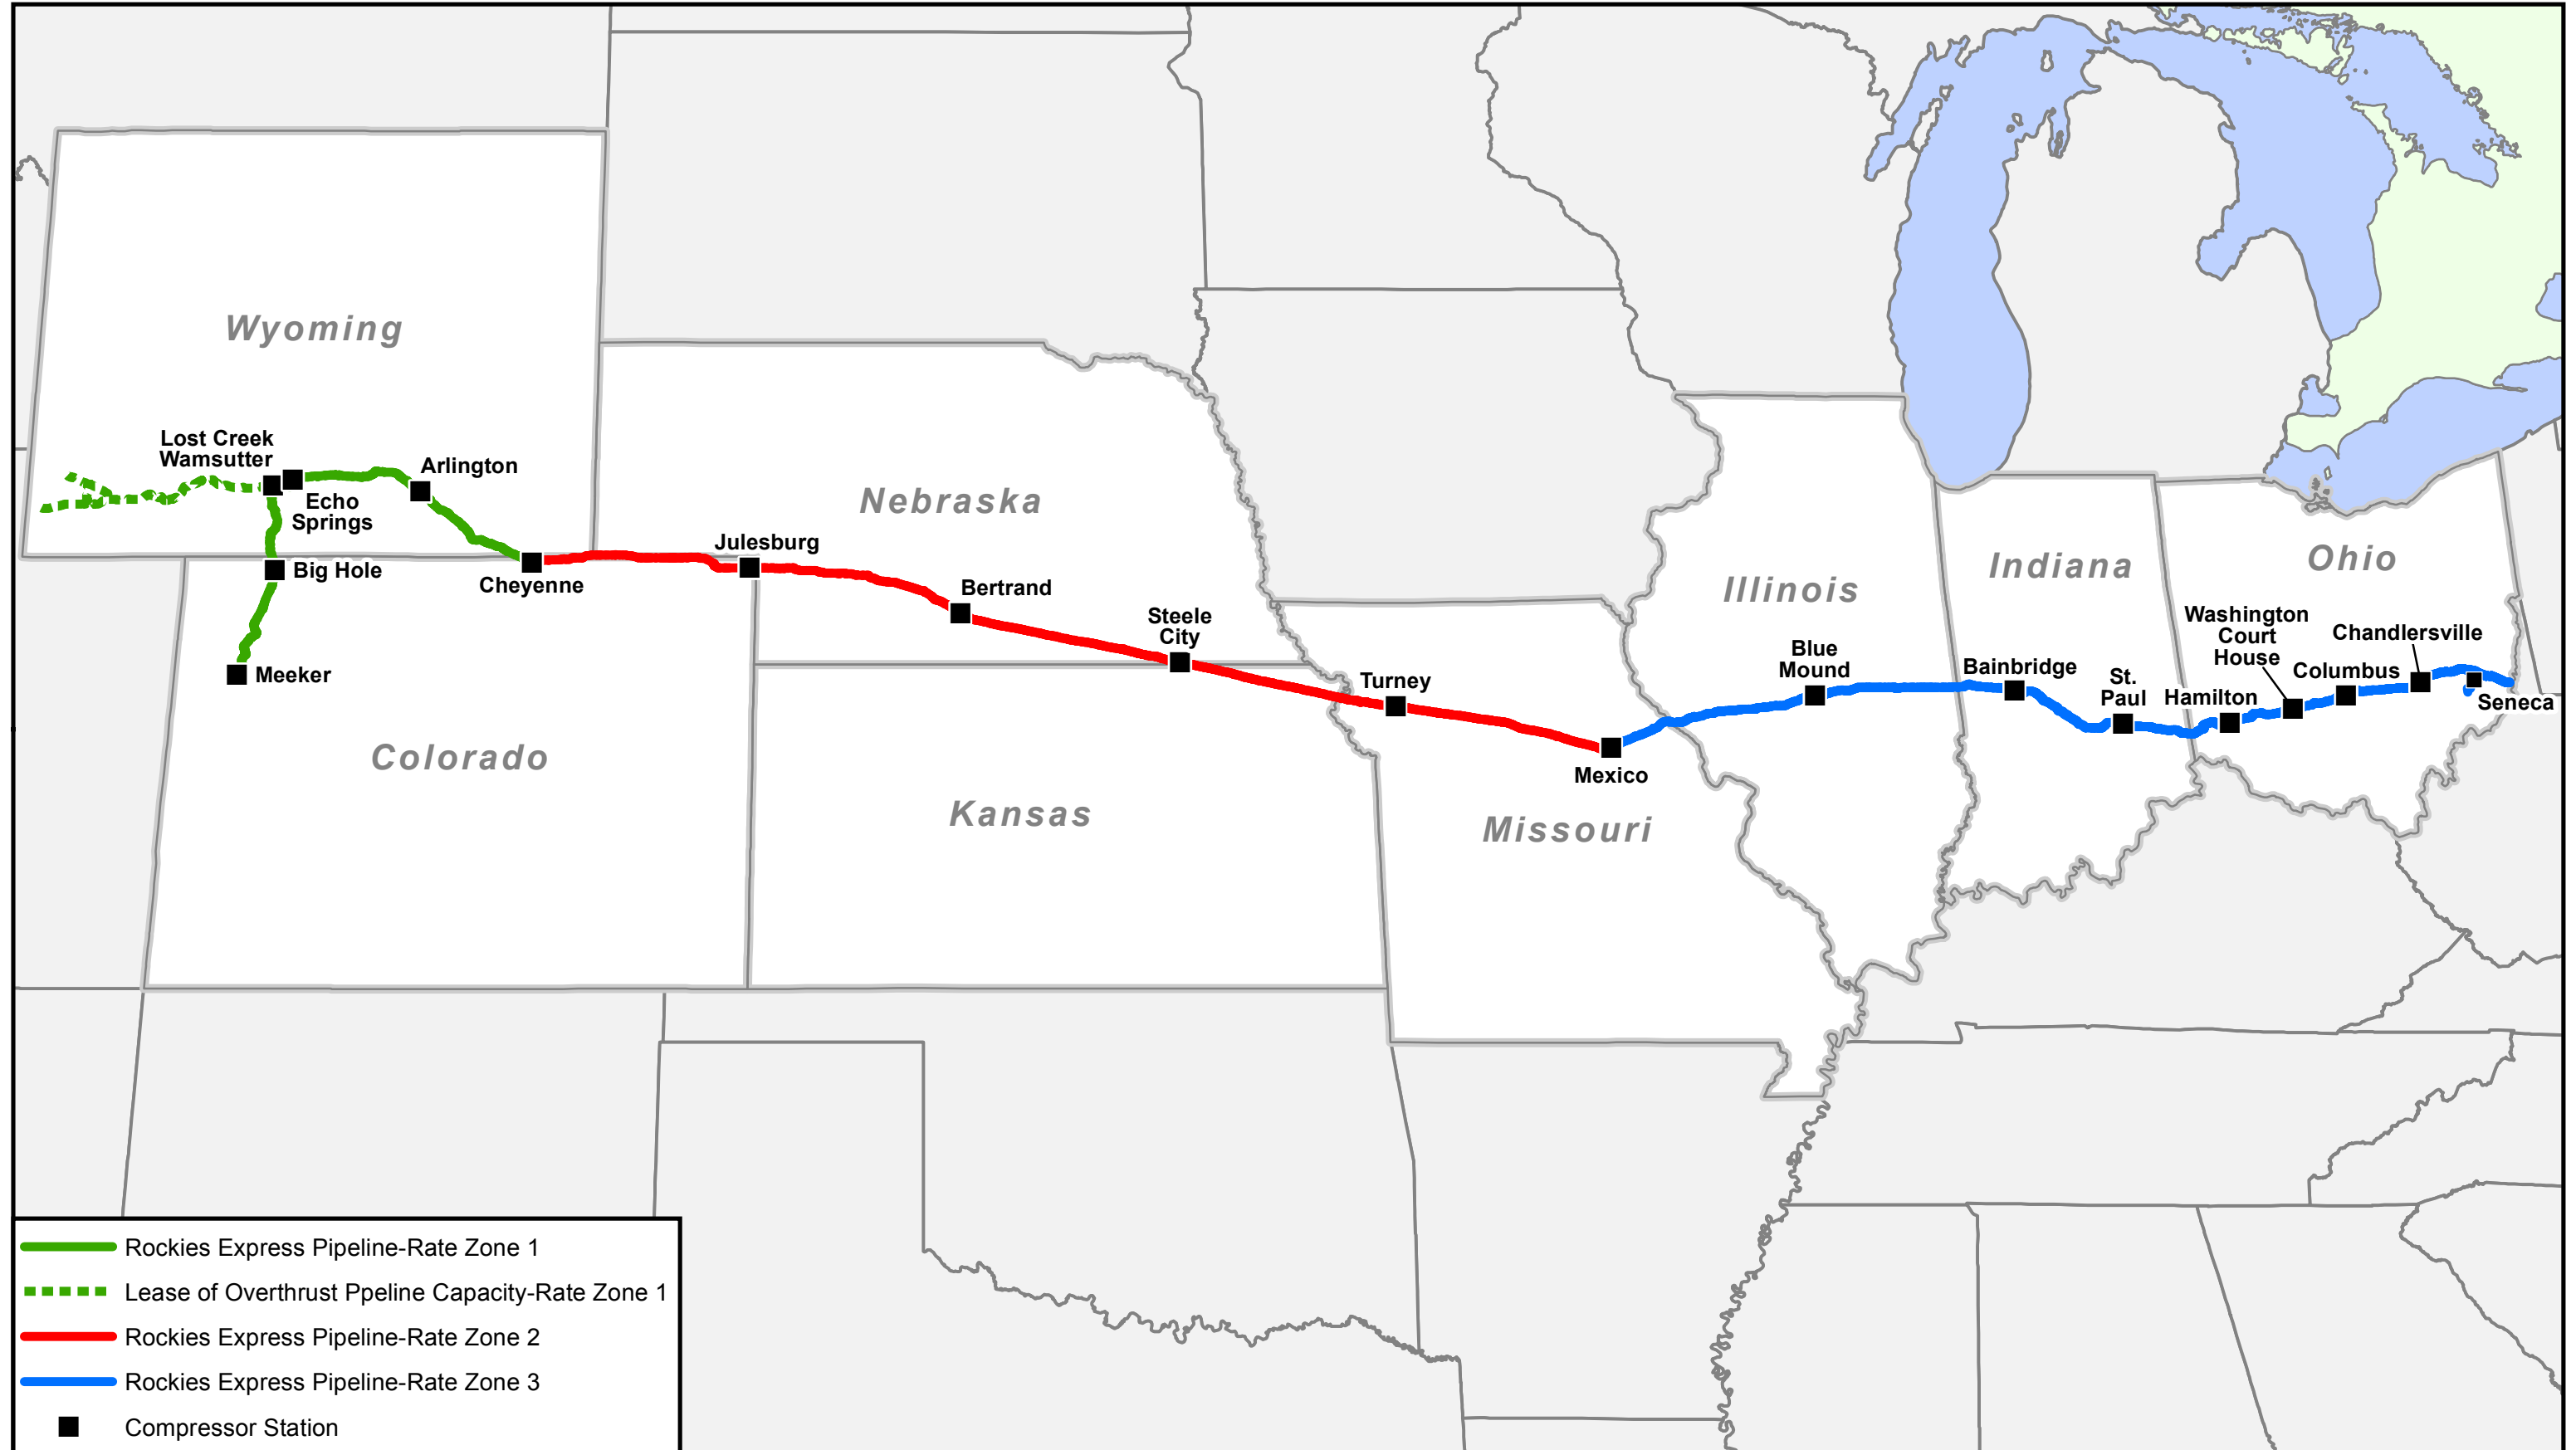

Rockies Express Pipeline

Operated by: TALLGRASS 

-  Rockies Express Pipeline-Rate Zone 1
-  Lease of Overthrust Pipeline Capacity-Rate Zone 1
-  Rockies Express Pipeline-Rate Zone 2
-  Rockies Express Pipeline-Rate Zone 3
-  Compressor Station

18 April 2017

This map has been carefully compiled and printed by Rockies Express Pipeline LLC from available information. Rockies Express does not guarantee the accuracy of this map or information delineated thereon. Nor does Rockies Express assume responsibility for any reliance thereon. Recipient agrees not to copy, distribute or digitize this map without express consent from Rockies Express or its affiliates.