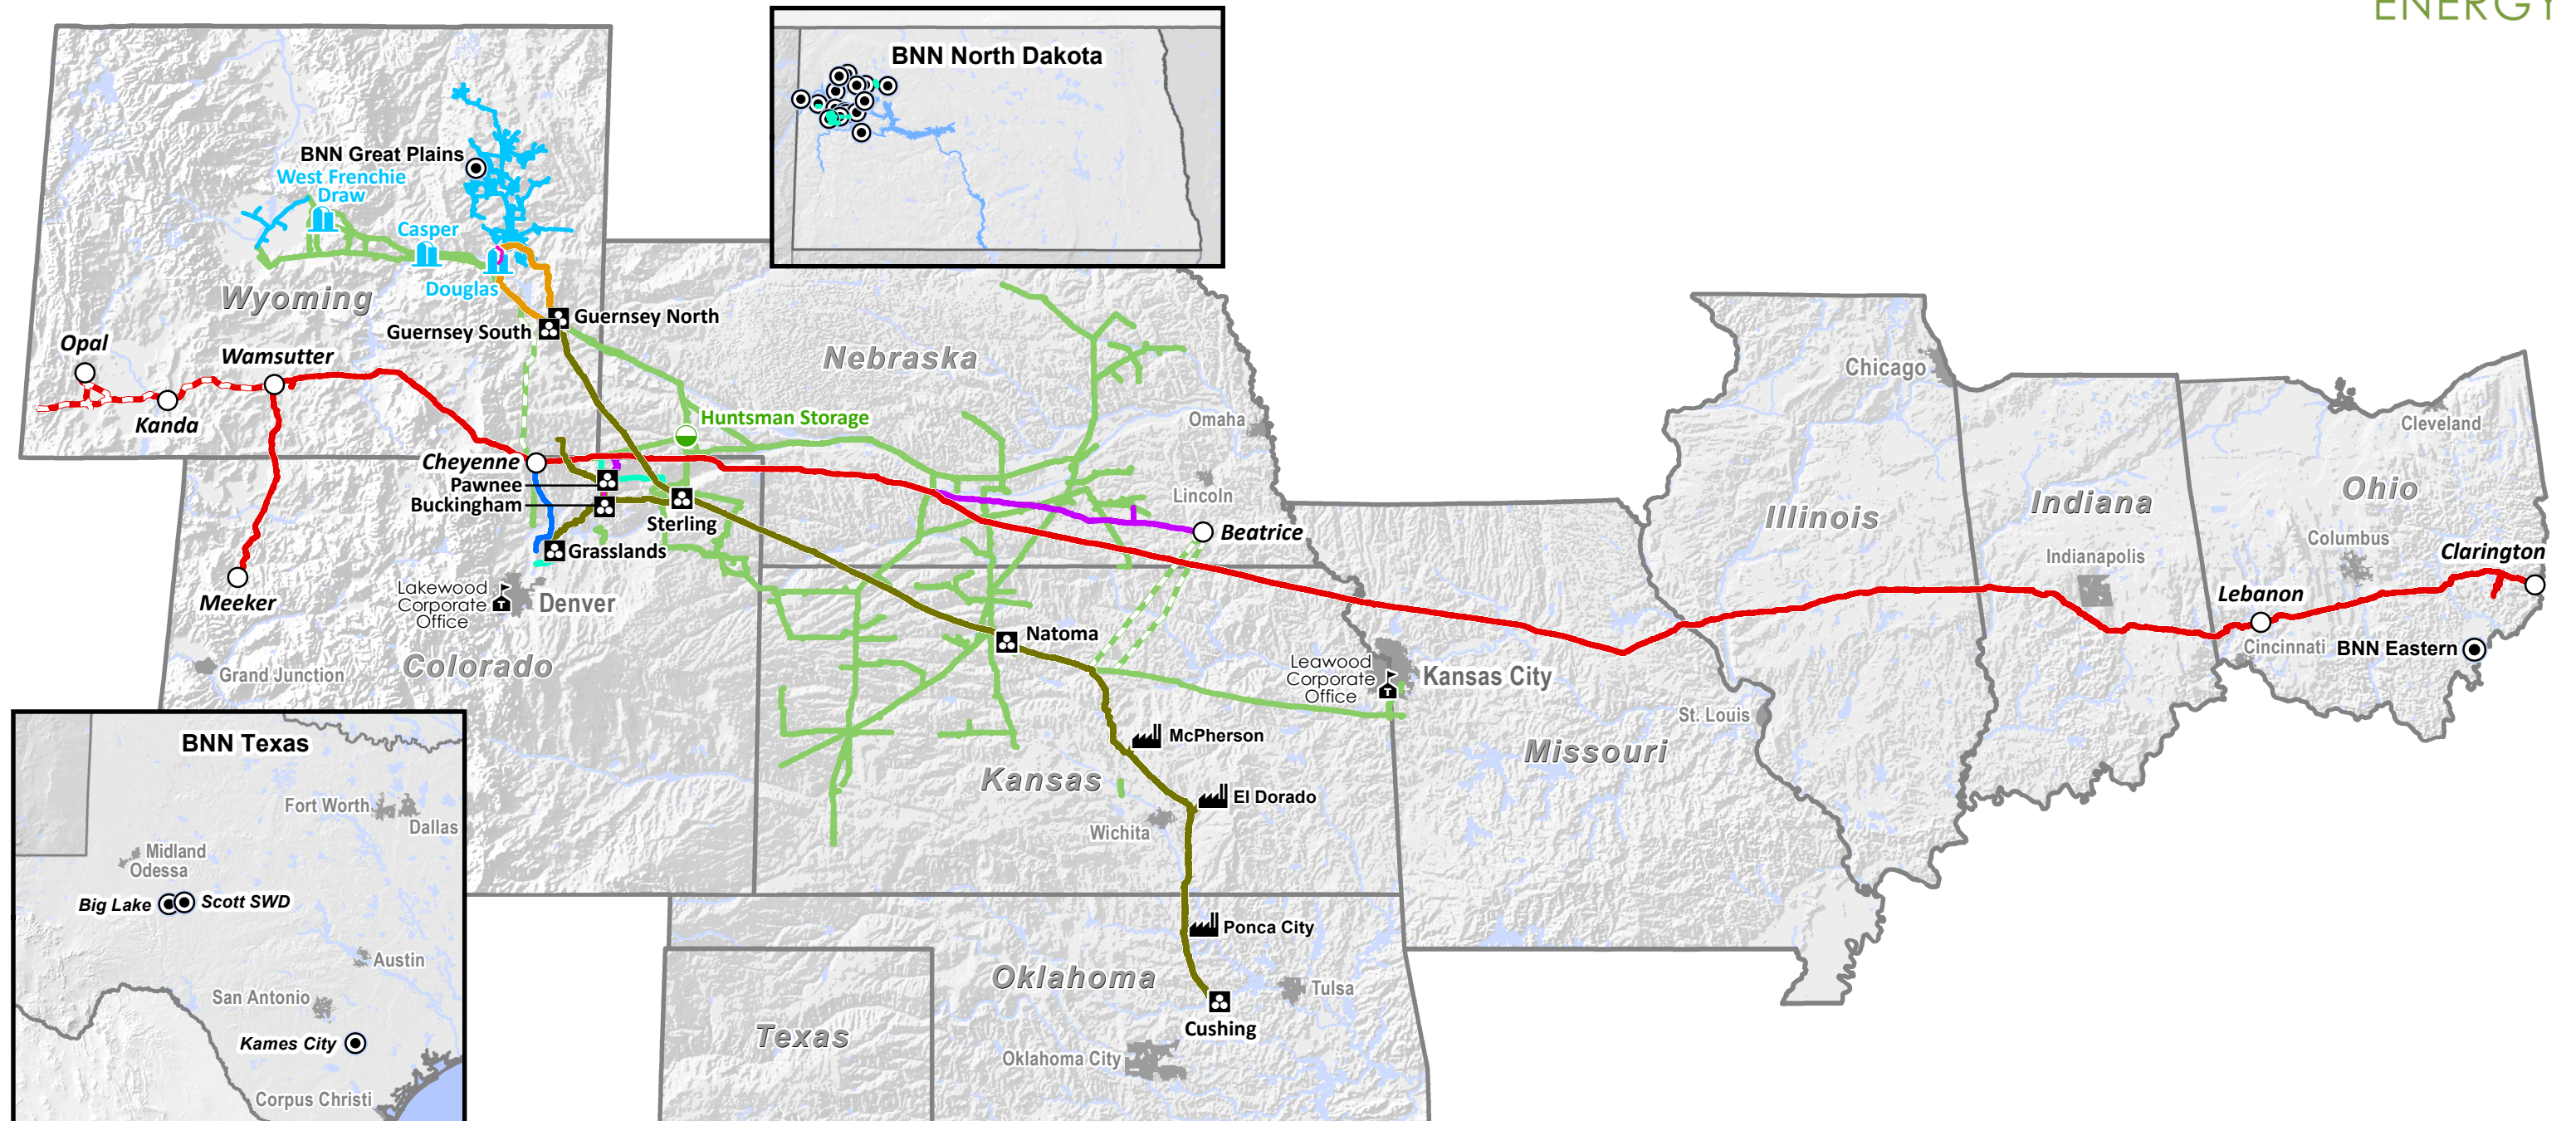

System Map

Crude Oil		Natural Gas		Natural Gas		Natural Gas Liquids		Water	
	Pony Express Pipeline		Rockies Express Pipeline		Tallgrass Midstream Facilities		TMID NGL Pipeline		BNN Water Solutions
	Powder River Gateway		Lease of Overthrust Pipeline Capacity		Tallgrass Midstream Gathering				
	Oil Terminal		Cheyenne Connector						
	Connected Third Party Refinery		Tallgrass Interstate Gas Transmission						
			TIGT Off System Transport Capacity						
			TIGT Gas Storage Field						
			Trailblazer Pipeline Company						